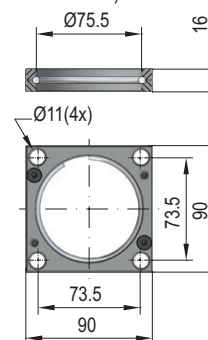

### FSCS 75

(only for TPFS 4700)

ISO

VDI