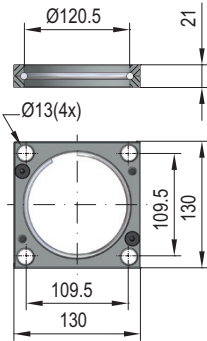

FSC 120

ISO

VDI