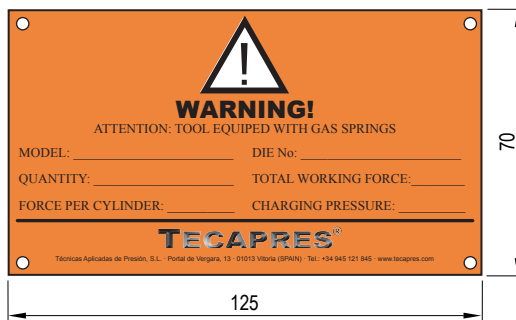

TIP-1 IDENTIFICATION PLATE

How to order

TIP-1 - DE

Code

Language

ES - Spanish
 EN - English
 DE - German
 FR - French
 IT - Italian

PT - Portuguese
 SK - Slovakian
 DK - Danish
 SE - Sweden
 CZ - Czech

CH - Chinese
 KR - Korean
 PL - Polish
 HU - Hungarian

TIP-2 IDENTIFICATION PLATE

How to order

TIP-2 - EN

Code

Language

ES - Spanish
 EN - English
 DE - German
 FR - French
 IT - Italian

PT - Portuguese
 SK - Slovakian
 DK - Danish
 SE - Sweden
 CZ - Czech

CH - Chinese
 KR - Korean
 PL - Polish
 HU - Hungarian