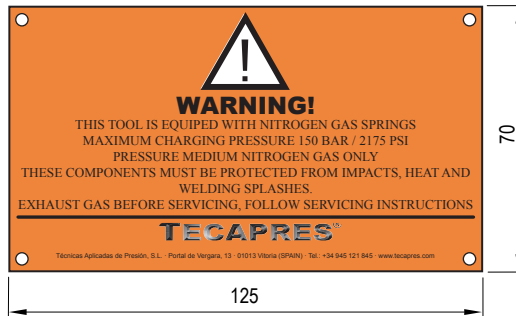

TIP-1 IDENTIFICATION PLATE

How to order

TIP-1 - DE

Code

Language

ES - Spanish
 EN - English
 DE - German
 FR - French
 IT - Italian

PT - Portuguese
 SK - Slovakian
 DK - Danish
 SE - Sweden
 CZ - Czech

CH - Chinese
 KR - Korean
 PL - Polish
 HU - Hungarian

TIP-2 IDENTIFICATION PLATE

How to order

TIP-2 - EN

Code

Language

ES - Spanish
 EN - English
 DE - German
 FR - French
 IT - Italian

PT - Portuguese
 SK - Slovakian
 DK - Danish
 SE - Sweden
 CZ - Czech

CH - Chinese
 KR - Korean
 PL - Polish
 HU - Hungarian